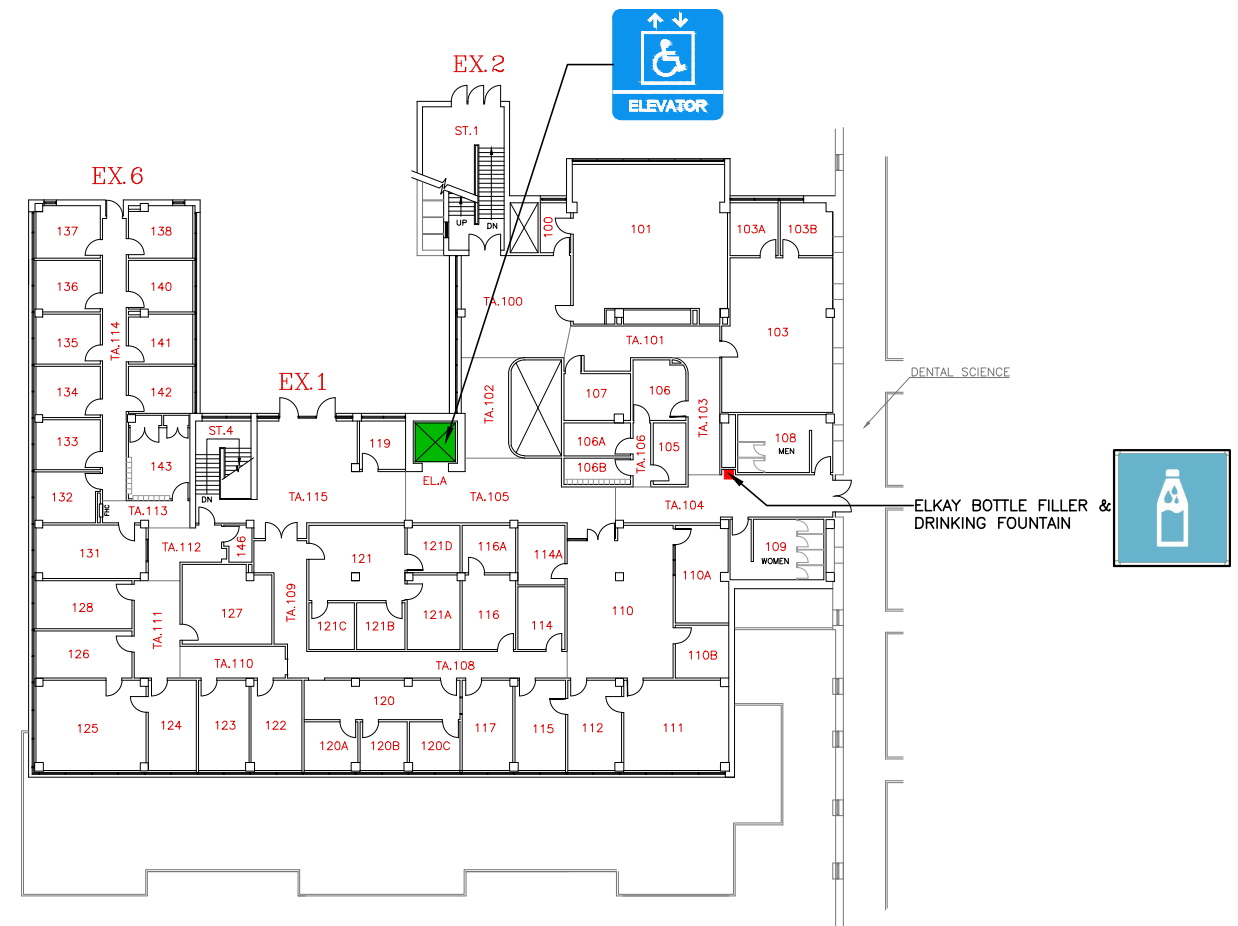

SECOND FLOOR

FIRST FLOOR

LEGEND

SYMBOL	DESCRIPTIONS
	ELEVATOR
	WATER REFILL STATION
	SINK W/ FAUCET